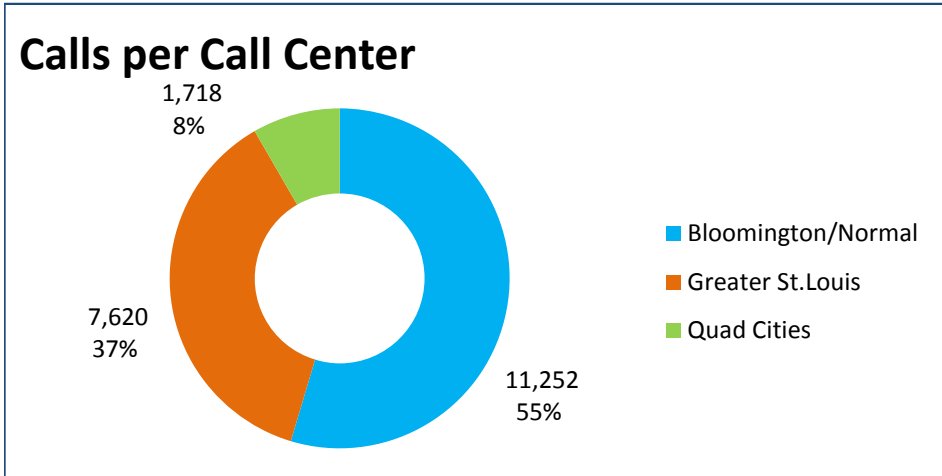

CALL VOLUME SUMMARY

Total Calls in 2010
20,590

3 Pilot Sites

- United Way Greater St. Louis
- United Way Quad Cities
- PATH, Inc.

For additional information about the 2-1-1 Pilot Programs, please go to one of the following websites: