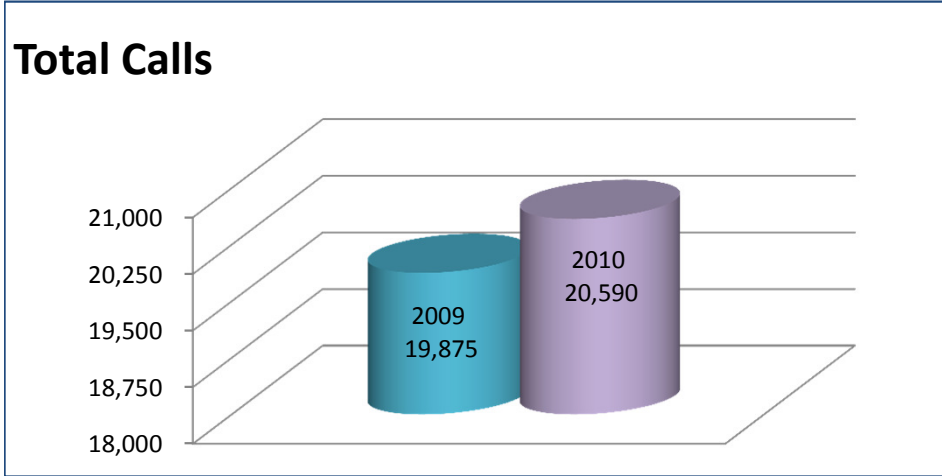

CALL VOLUME SUMMARY

Total Calls in 2010
20,590

3 Pilot Sites

- United Way Greater St. Louis
- United Way Quad Cities
- PATH, Inc.

For additional information about the 2-1-1 Pilot Programs, please go to one of the following websites: